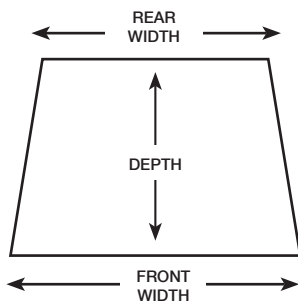

### MEASURING YOUR FIREPLACE FOR GAS LOGS:

Front Width: \_\_\_\_\_

Rear Width: \_\_\_\_\_

Depth: \_\_\_\_\_

If Rear Width Is:	Log Size Should Be:
Less Than 17”	Not Available
17” - 22”	18”
23” - 30”	24”
31” - 36”	30”
Larger Than 37”	36”