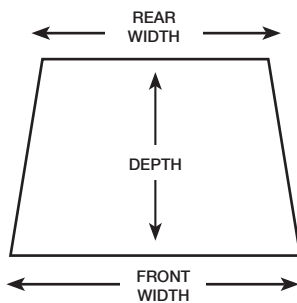

MEASURING YOUR FIREPLACE FOR GAS LOGS: