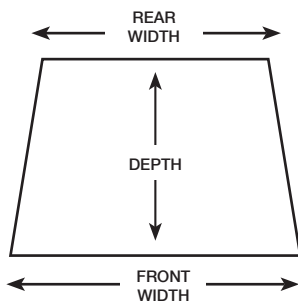

MEASURING YOUR FIREPLACE FOR GAS LOGS: